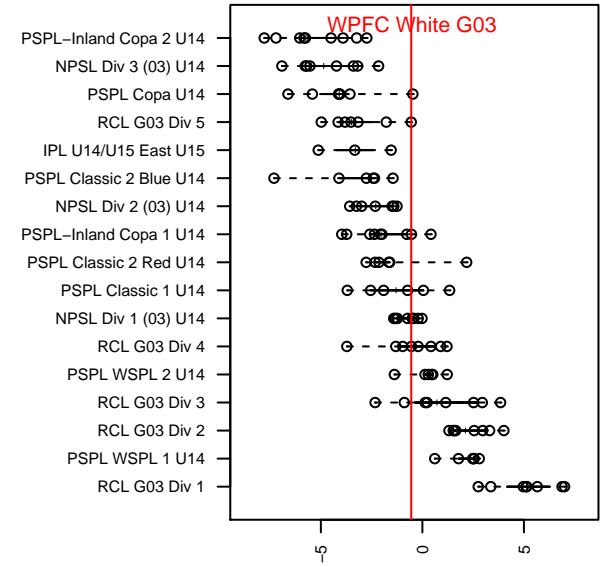

**attack and defense rating
relative to others at age
and all opponents in last 13 months**