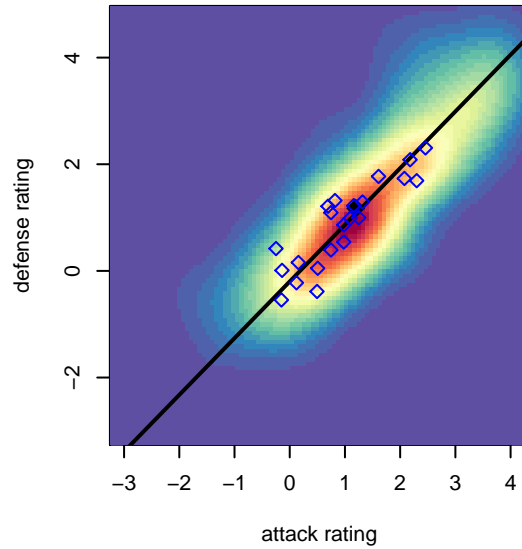

**attack and defense rating
relative to others at age
and all opponents in last 13 months**