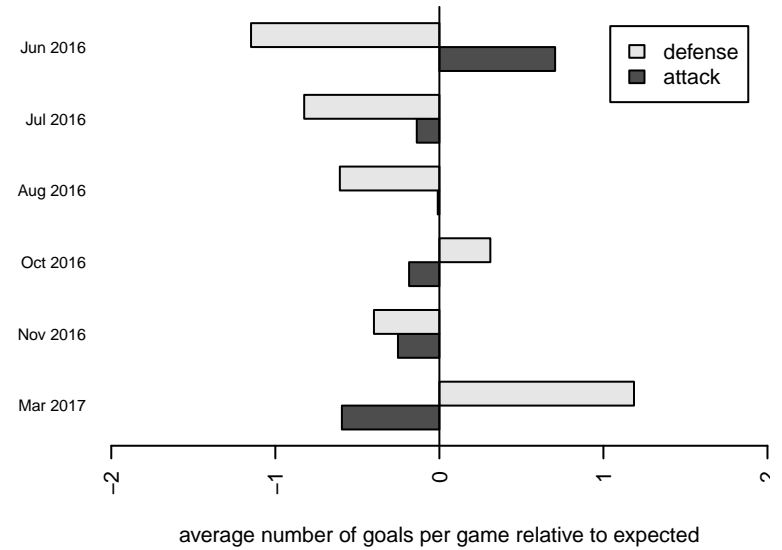

Performance relative to 13 month average