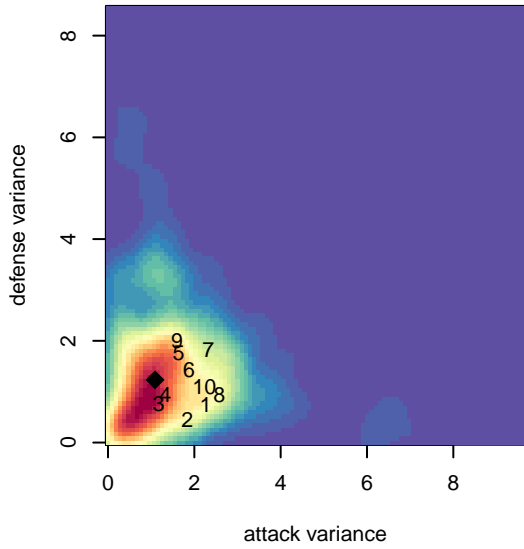

WPFC White G03

Washington Premier FC
 Tacoma, WA
 G03 total strength=1142
 attack=3.3 defense=3.24
 fall league = RCL G03 Div 5
 spr league = Win RCL G03 Div 4
 notes= White

alt names used:
 Washington Premier G03 White
 WASHINGTON PREMIER G03 WHITE (WA)
 WPFC G03 White
 WPFC G03 White C
 WPFC G03 White C
 WPFC G03 White C

WPFC White G03
 Dots are actual minus expected GF (blue circles) and GA (red triangles).
 Blue line is smoothed change in attack strength. Red is smoothed change in defense strength.

**attack and defense variance (black dot)
relative to other teams
and top 10 in region**