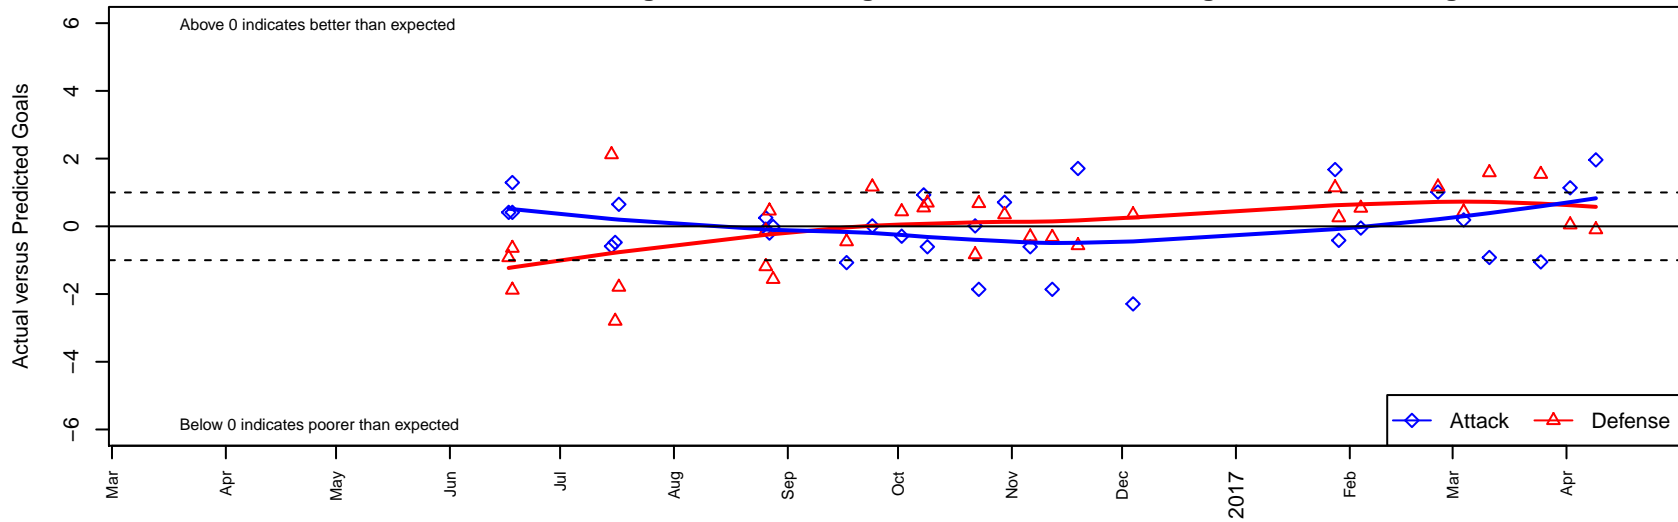

WPFC White G03

Washington Premier FC
 Tacoma, WA
 G03 total strength=1142
 attack=3.3 defense=3.24
 fall league = RCL G03 Div 5
 spr league = Win RCL G03 Div 4
 notes= White

alt names used:
 Washington Premier G03 White
 WASHINGTON PREMIER G03 WHITE (WA)
 WPFC G03 White
 WPFC G03 White C
 WPFC G03 White C
 WPFC G03 White C

WPFC White G03
 Dots are actual minus expected GF (blue circles) and GA (red triangles).
 Blue line is smoothed change in attack strength. Red is smoothed change in defense strength.

**attack and defense variance (black dot)
relative to other teams
and top 10 in region**