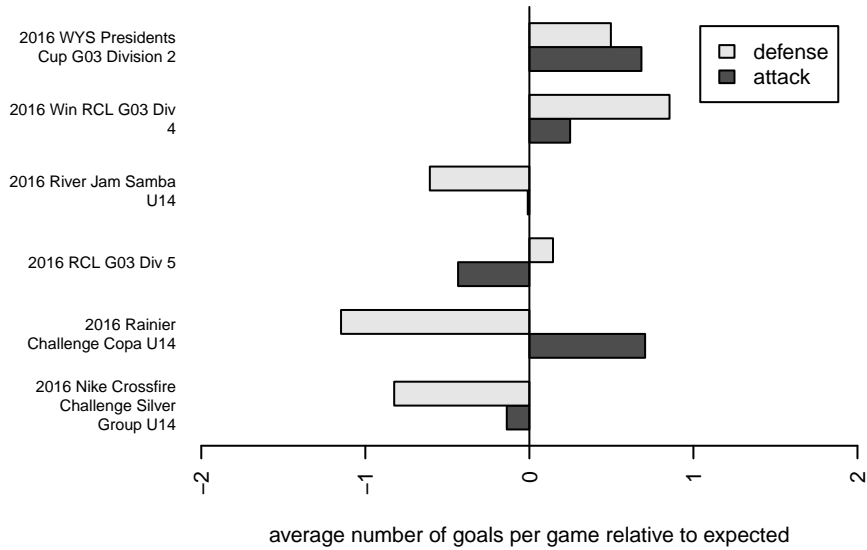

Performance relative to 13 month average